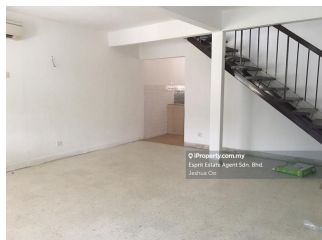

For Rent - Taman Melawati, Kuala Lumpur

Property Detail

Reference No: 101999567
Address: Taman Melawati, 53100, Kuala Lumpur
State: Kuala Lumpur
Property Type: 2-sty Terrace/Link House
Rental Price: RM 2,000
Built-up Size: 1,500 Square Feet
Built-up Price: RM 1.33 per Square Feet
Land Area Size: 2,900 Square Feet
Land Area Dimension: 42 x 70
Land Area Price: RM .69 per Square Feet
No. of Bedrooms: 3+1
No. of Bathrooms: 2

Tenure: Freehold
Furnishing: Partly furnished
Unit Type: Corner lot
Land Title: Residential
Property Title Type: Individual
Facing Direction: South west
Posted Date: 19/05/2021
Facilities: Mini market
Property Features: Air conditioner, Garden

Agent Details

Name: Jeshua Oo
Company: Esprit Estate Agent Sdn. Bhd.
Email: jeshuarealtor@gmail.com

Description