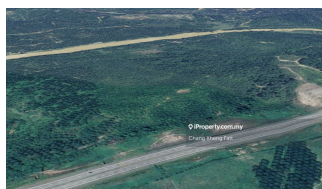

For Sale - Oil Palm Land next to East Coast Express Highway, Daerah Dungun, Mukim Rasau ,

Property Detail

Reference No: 101647232
Address: Rasau, Rasau, Terengganu
State: Terengganu
Property Type: Agricultural Land
Asking Price: RM 4,800,000
Land Area Size: 3,222,467 Square Feet
Land Area Price: RM 1.49 per Square Feet

Description

Freehold 74 acres Oil Palm Land next to East Coast Express Highway, Daerah Dungun, Mukim Rasau for Sale
Good for Investment 5% ROI (Return on Investment) Rental per Year (RM 240,000) with 3 years Tenancy
Total rental amount of RM 720,000 is allow to deduct from purchase price RM 4.8m (Purchase Price) – RM
0.72m (Total Rental Amount) = RM 4,080,000 Freehold Agricultural Land Land area: 73.97 acres. 2 adjoining
lots 50.43 acres + 23.54 acres Planting with oil palm trees Next to “East Coast Express Highway” Please call
for more information, Thank you. Chang Kheng Fatt (REN 4422) 0.... [\[More\]](#)

View More Details On iProperty.com

For Sale - Oil Palm Land next to East Coast Express Highway, Daerah Dungun, Mukim Rasau ,

Photo Library