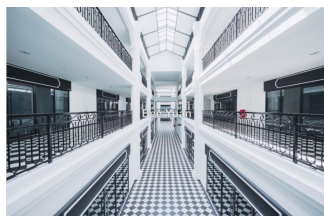

Description