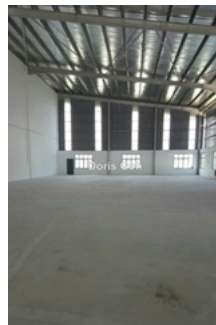

For Rent - Pekan Nanas, Pontian, Johor

Property Detail

QuikPro-ID: UP5677279
Address: Kawasan Perindustrian Pekan Nanas
State: Johor
Property Type: Industrial Land
Rental Price: RM 15,000
Build Up: 12100 Square Feet
Land Area: 22500

Lay Type: Unknown
Date Available: 1/1/1970
Posted Date: 16/4/2019

Agent Details

Name: Doris Goh
Company: Electronic Realty
Phone: +60167772538
Email: doristygo@gmail.com

Description