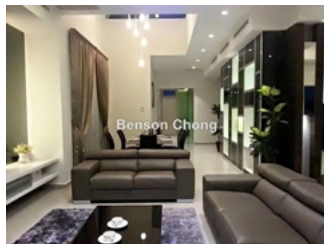

#### Nearest Schools:

- 1) SK Lereh (0.57km)
- 2) SK Kampong Gelam (1.74km)
- 3) SMK Seri Tanjung (2.52km)
- 4) SR Arab Batang 3 Timur (2.53km)

**LIMITED UNITS** 3 Storey Semi D (Complete 2018) (Malacca Klebang Pantai 1 Malaysia area) - Excellent Investment Plan -3 Years Property Management - 0 Monthly Installment - Ready Tenant with RM10K monthly rental - Fully furnished and renovated - Free SPA Legal Fee \*T&C Apply. Info - 50'x 90' - Built up Area : 5324 Sqft - 6 Bedrooms + 6 Bathrooms - Surrounded by China Mega Projects ( Impression Melaka, Melaka Gateway, etc.) Facilities - 24 Hours Security with CCTV System - Exclusive Clubhouse - Gymnasium - BBQ Area - Children Play Area - Family / Wading.... [\[More\]](#)