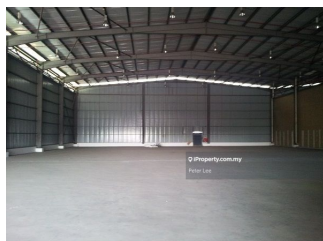

For Rent - section 27 shah alam, seksyen 27 shah alam , Shah Alam, Selangor

Property Detail

Reference No: 100266888
Address: Taman Alam Megah shah
ALam, seksyen 27 shah alam ,
Selangor
State: Selangor
Property Type: Detached factory
Rental Price: RM 30,000
Built-up Size: 26,800 Square Feet
Built-up Price: RM 1.12 per Square Feet
Land Area Size: 43,560 Square Feet
Land Area Price: RM .69 per Square Feet

Description

The property is detached factory comprises a single story warehouse cum with 2 story office. The property is located at seksyen 27 Shah Alam, Selangor. -The land Size is 43,560 sf. -Built up for warehouse is 16000 sf, additional shelter side is 6000sf. -Built up for office is 4800 sf. -Rental is RM 30,000/ month. Kindly contact Peter Lee 0173873356 for viewing. For more property listing, kindly login <http://peterlym.iagent.my> [\[More\]](#)