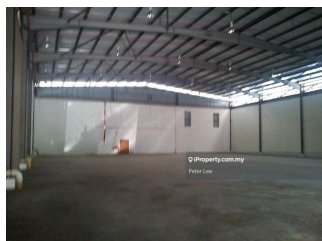

For Rent - section 27 shah alam, seksyen 27 shah alam , Shah Alam, Selangor

Property Detail

Reference No: 100266888
Address: Taman Alam Megah shah
ALam, seksyen 27 shah alam ,
Selangor
State: Selangor
Property Type: Detached factory
Rental Price: RM 30,000
Built-up Size: 26,800 Square Feet
Built-up Price: RM 1.12 per Square Feet
Land Area Size: 43,560 Square Feet
Land Area Price: RM .69 per Square Feet

Description

The property is detached factory comprises a single story warehouse cum with 2 story office. The property is located at seksyen 27 Shah Alam, Selangor. -The land Size is 43,560 sf. -Built up for warehouse is 16000 sf, additional shelter side is 6000sf. -Built up for office is 4800 sf. -Rental is RM 30,000/ month. Kindly contact Peter Lee 0173873356 for viewing. For more property listing, kindly login <http://peterlym.iagent.my> [\[More\]](#)