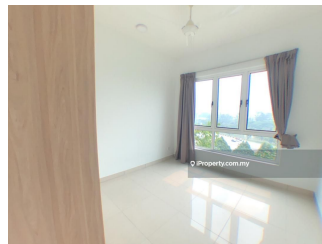

### Description

**Zenith Residences at KELANA JAYA for RENT!!!**

**\* Built up -710 sf \* Layout - 2 bedrooms 2 bathrooms \* Partly furnished unit comes with kitchen cabinet, water heaters, airconds, built in wardrobe at master bedroom, fridge, washing machine \* Comes with 1 car park \* 24 hours security**