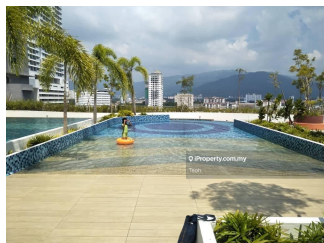

For Rent - The Rise Collection 2 (Chelliah Park City), Georgetown, Penang

Property Detail

Reference No: 100801690
Address: Jalan S.P. Chelliah,
Georgetown, 10100, Penang
State: Penang
Property Type: Apartment
Rental Price: RM 1,300
Built-up Size: 800 Square Feet
Built-up Price: RM 1.63 per Square Feet
No. of Bedrooms: 3
No. of Bathrooms: 2

Tenure: Leasehold
Occupancy: Vacant
Furnishing: Fully furnished
Land Title: Residential
Property Title Type: Strata
Posted Date: 02/09/2020
Facilities: Parking, Gymnasium, Swimming pool, 24-hours security
Property Features: Kitchen cabinet, Air conditioner, Garden

Agent Details

Name: Teoh
Company: Chin Housing Realty
Email: chinhousing22@gmail.com

Description