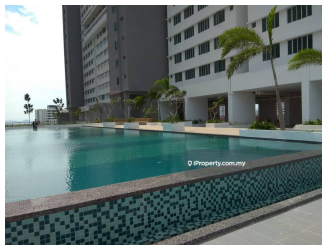

For Rent - The Rise Collection 2 (Chelliah Park City), Georgetown, Penang

Property Detail

Reference No: 100744956
Address: Jalan S.P. Chelliah,
Georgetown, 10100, Penang
State: Penang
Property Type: Apartment
Rental Price: RM 900
Built-up Size: 850 Square Feet
Built-up Price: RM 1.06 per Square Feet
No. of Bedrooms: 3
No. of Bathrooms: 2

Posted Date: 24/08/2020
Facilities: Parking

Agent Details

Name: Lyn Lee
Company: Private Advertiser
Email: renelee6022@gmail.com

Description