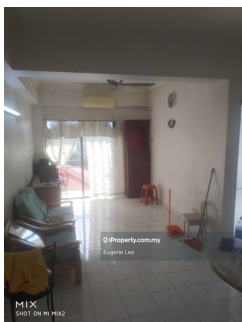

Description