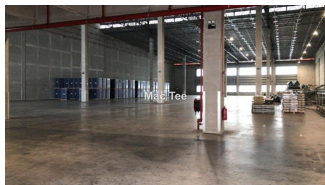

For Rent - Shah Alam, Selangor

Property Detail

Reference No: UP7138189
Address: Shah Alam, Shah Alam, Selangor
State: Selangor
Property Type: Detached factory
Rental Price: RM 117,000
Rental Psf: RM 2
Built-up Size: 65,000 Square Feet
Land Area Size: 96,000 Square Feet

Agent Details

Occupancy: Vacant
Furnishing: Unfurnished
Unit Type: Intermediate
Land Title: Industrial
Property Title Type: Individual
Facing Direction: Unknown
Posted Date: 07/07/2020
Facilities: 24hr Security

Name: Mac Tee
Company: Zilin Properties
Phone: +60182685335
Email: mactee.prop@gmail.com

Description