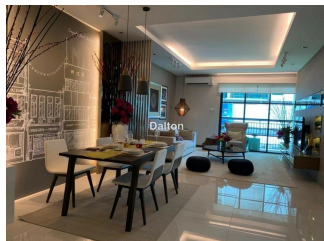

For Rent - Sapphire On The Park, Batu Lintang, Kuching, Sarawak

Property Detail

Reference No: 100465581
Address: Jalan Lintang Selatan, Batu Lintang, 93200, Sarawak
State: Sarawak
Property Type: Condominium
Rental Price: RM 3,200
Built-up Size: 1 Square Feet
Built-up Price: RM 3,200 per Square Feet
No. of Bedrooms: 3
No. of Bathrooms: 2

Furnishing: Fully furnished
Posted Date: 27/09/2020

Agent Details

Name: Dalton Bong
Company: Homing Estate Agency
Email: yiisian777@gmail.com

Description