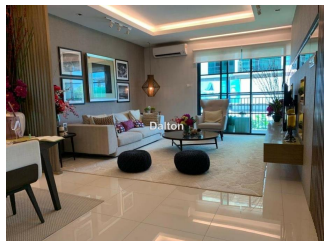

For Rent - Sapphire On The Park, Batu Lintang, Kuching, Sarawak

Property Detail

Reference No: 100465581
Address: Jalan Lintang Selatan, Batu Lintang, 93200, Sarawak
State: Sarawak
Property Type: Condominium
Rental Price: RM 3,200
Built-up Size: 1 Square Feet
Built-up Price: RM 3,200 per Square Feet
No. of Bedrooms: 3
No. of Bathrooms: 2

Furnishing: Fully furnished
Posted Date: 27/09/2020

Agent Details

Name: Dalton Bong
Company: Homing Estate Agency
Email: yiisian777@gmail.com

Description