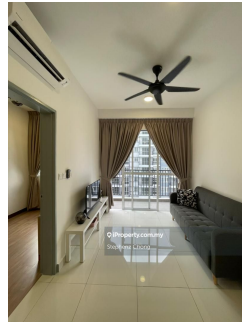

For Rent - Pinnacle, Sri Petaling, Kuala Lumpur

Property Detail

Reference No: 102178951
Address: Jalan Radin Anum., Sri Petaling, 57000, Kuala Lumpur
State: Kuala Lumpur
Property Type: Condominium
Rental Price: RM 1,700
Built-up Size: 884 Square Feet
Built-up Price: RM 1.92 per Square Feet
No. of Bedrooms: 3
No. of Bathrooms: 3

Description

Pinnacle Sri Petaling Fully Furnished For Rent!! Rdy Move In Condition! Just rdy ur luggage~ Rental BEFORE Air-Cond fully installed = RM1700 Rental AFTER Air-Cond fully installed = RM2000 For now only got 1 aircond in living hall. - 884sqft - 3R3B - Fully Furnished - Nice View - With balcony - 2 carpark Actual Unit! Actual Unit What u see what u get~ We have several units ready for your viewing! We have several units ready for your viewing! Accessibility to MEX / KESAS HIGHWAY Strategic location just middle in Sri Petaling! Walking distance within 3-5mins Public Bank, [\[More\]](#)