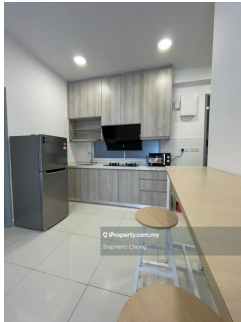

Tenure: Leasehold
Occupancy: Vacant
Posted Date: 17/06/2021
Facilities: BBQ, Parking, Jogging track, Playground, Gymnasium
Property Features: Kitchen cabinet, Air conditioner, Balcony

Agent Details

Name: Stephenz Chong
Company: Starcity Property
Email: chongpoonseen@gmail.com

Description

Pinnacle Sri Petaling Fully Furnished For Rent!! Rdy Move In Condition! Just rdy ur luggage~ Rental BEFORE Air-Cond fully installed = RM1700 Rental AFTER Air-Cond fully installed = RM2000 For now only got 1 aircond in living hall. - 884sqft - 3R3B - Fully Furnished - Nice View - With balcony - 2 carpark Actual Unit! Actual Unit What u see what u get~ We have several units ready for your viewing! We have several units ready for your viewing! Accessibility to MEX / KESAS HIGHWAY Strategic location just middle in Sri Petaling! Walking distance within 3-5mins Public Bank, [\[More\]](#)