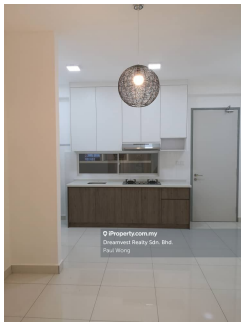

For Rent - Pinnacle, Sri Petaling, Kuala Lumpur

Property Detail

Reference No: 102166968
Address: Jalan Radin Anum., Sri Petaling, 57000, Kuala Lumpur
State: Kuala Lumpur
Property Type: Condominium
Rental Price: RM 1,700
Built-up Size: 815 Square Feet
Built-up Price: RM 2.09 per Square Feet
No. of Bedrooms: 3
No. of Bathrooms: 3

Furnishing: Partly furnished
Posted Date: 15/06/2021
Facilities: BBQ, Parking, Jogging track, Playground, Business centre, Gymnasium, Mini market
Property Features: Kitchen cabinet, Air conditioner, Balcony

Agent Details

Name: Paul Wong
Company: Dreamvest Realty Sdn. Bhd.
Email: wks.working@gmail.com

Description

Pinnacle Residednce @ Sri Petaling For Rent - 3 rooms and 3 bathrooms - 2 rooms and 2 bathrooms - partially furnished: kitchen cabinet, fridge, washing machine, light, fans, aircons, curtain and grille door. - fully furnished: light, fan, curtain, grille door, dining tables, kitchen cabinet, fridge, washing machine, sofa, tv, beds and wardrobes - carparks from 0 - 2 units - partially furnished unit from RM1800 - fully furnished unit from RM2100 - only for long term rental, minimum 1 year - We have all the available units, just let us know what is your requirements Payment term: 1 mo.... [\[More\]](#)