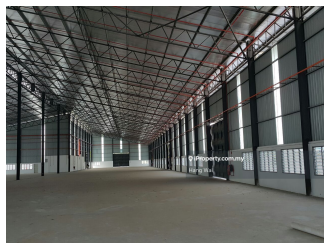

For Rent - Petaling Jaya, Petaling Jaya, Selangor

Property Detail

Reference No: 100882627
Address: Selangor
State: Selangor
Property Type: Detached factory
Rental Price: RM 130,400
Built-up Size: 65,200 Square Feet
Built-up Price: RM 2 per Square Feet
Land Area Size: 90,000 Square Feet
Land Area Price: RM 1.45 per Square Feet

Land Title: Industrial
Property Title Type: Individual
Posted Date: 07/12/2020

Agent Details

Name: Hang Wai
Company: Big Plus Properties (PJ) Sdn. Bhd.
Email: hwng20@yahoo.com

Description

*(ref 405) Factory For Rent @ Petaling Jaya * Built-up approx 65,200 sf * Office 14,000 sf * Warehouse 51,000 sf * Land area approx 90,000 sf (2 acres) ** RENT RM 130,400 per month Call HangWai 0126596228 hwng20@yahoo.com REN06889 [\[More\]](#)*