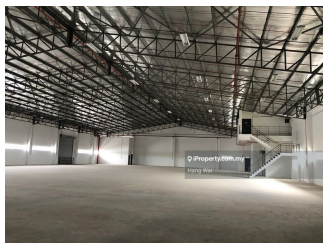

For Rent - Petaling Jaya, Petaling Jaya, Selangor

Property Detail

Reference No: 100882627
Address: Selangor
State: Selangor
Property Type: Detached factory
Rental Price: RM 130,400
Built-up Size: 65,200 Square Feet
Built-up Price: RM 2 per Square Feet
Land Area Size: 90,000 Square Feet
Land Area Price: RM 1.45 per Square Feet

Land Title: Industrial
Property Title Type: Individual
Posted Date: 07/12/2020

Agent Details

Name: Hang Wai
Company: Big Plus Properties (PJ) Sdn. Bhd.
Email: hwng20@yahoo.com

Description

*(ref 405) Factory For Rent @ Petaling Jaya * Built-up approx 65,200 sf * Office 14,000 sf * Warehouse 51,000 sf * Land area approx 90,000 sf (2 acres) ** RENT RM 130,400 per month Call HangWai 0126596228 hwng20@yahoo.com REN06889 [\[More\]](#)*