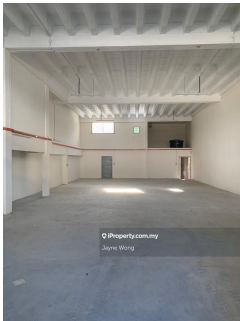

Description