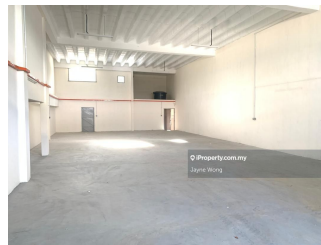

Description