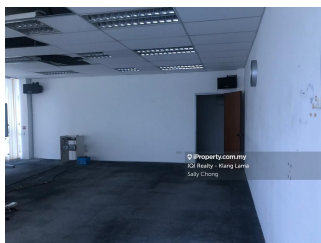

### Description

**3-STOREY SEMI-D FACTORY @ NOUVELLE INDUSTRIAL PARK, JALAN TEKNOLOGI** - Large land area, suitable for light and mediums industries - Land Area Approx: 10, 800sq ft - Built-up Approx: 6,100 sq ft - Gated for better security and assurance - Easy access : \* 2 mins to NKVE, 3 mins to Sg Buloh, 10 mins to LDP, 15 mins to Elite. - Available : 1st Jan 2021 For enquiry, kindly contact Sally @ 012-3980777 [\[More\]](#)

### Photo Library