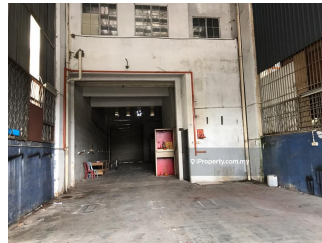

For Rent - Mutiara Emas 5, Mutiara Emas 5, Johor Bahru, Johor

Property Detail

Reference No: 101014334
Address: jalan Mutiara emas, Mutiara Emas 5, 81100, Johor
State: Johor
Property Type: Link factory
Rental Price: RM 2,600
Land Area Size: 3,120 Square Feet
Land Area Dimension: 130 x 24
Land Area Price: RM .83 per Square Feet

Tenure: Freehold
Furnishing: Unfurnished
Unit Type: Intermediate
Posted Date: 02/11/2020

Agent Details

Name: Lili Tea
Company: Private Advertiser
Email: xiaozhu584@gmail.com

Description

...For rent factory ... Mutiara emas 5 @ 1.5 storey Fully extended 24x130 Original 2600 only 012-4635007 Lili Tea <http://wasap.my/+60124635007> [\[More\]](#)