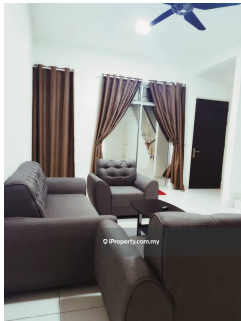

Description

Meridin East The Greenway 2 storey house 4 room 3 bath Partial furnish Good condition Rent 1100 nett
Jeff 017-768 7668 Pls whatsapp to get video viewing [[More]](#)

View More Details On [iProperty.com](https://www.iProperty.com)