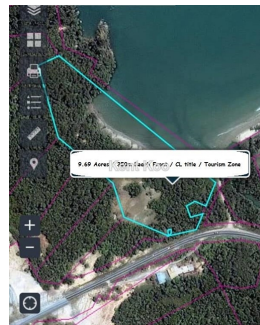

For Sale - Melinsung Beach Land, Putatan, Sabah

Property Detail

Reference No: UP9098029
Address: Sabah
State: Sabah
Property Type: Commercial Land
Asking Price: RM 18,000,000
Asking Psf: RM 43
Land Area Size: 422,474 Square Feet

Description

Melinsung @ Papar CL Title ****Individual / Company / Foreigner can buy**** 9.69 acres / 422,474 sf
Leasehold 99 years (until 2111) Access: 1st from main road Tourism (Hotel / Resort) Zoning 350m long
beach frontage Asking Price: Rm 18,000,000 / Rm 42 per sq.ft 012-825 9039 Kent Koo REN32996 IQI
Realty Sdn Bhd [\[More\]](#)