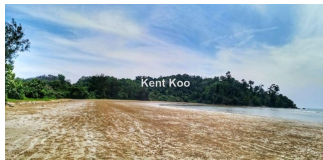

Description

Melinsung @ Papar CL Title ****Individual / Company / Foreigner can buy**** 9.69 acres / 422,474 sf
Leasehold 99 years (until 2111) Access: 1st from main road Tourism (Hotel / Resort) Zoning 350m long
beach frontage Asking Price: Rm 18,000,000 / Rm 42 per sq.ft 012-825 9039 Kent Koo REN32996 IQI
Realty Sdn Bhd [\[More\]](#)