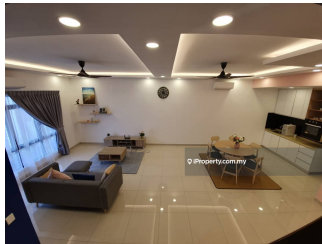

Description