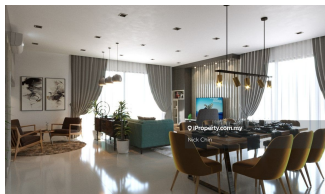

For Sale - Lakeview New 2 Storey Homes @Seksyen 7, Shah Alam, Shah Alam, Selangor

Property Detail

Reference No: 101206569
Address: Shah Alam, Setia Alam, NKVE, Klang, Lakeview New 2 Storey Homes @Seksyen 7, Shah Alam, Selangor
State: Selangor
Property Type: 2-sty Terrace/Link House
Asking Price: RM 719,000
Built-up Size: 2,740 Square Feet
Built-up Price: RM 262.41 per Square Feet
Land Area Size: 1,650 Square Feet
Land Area Dimension: 22 x 75
Land Area Price: RM 435.76 per Square Feet
No. of Bedrooms: 4+1
No. of Bathrooms: 3

Description

Lakeview 2 storey superlink @Heart of Shah Alam Near Klang, Near Bukit Raja, Near Setia Alam, Near Shah Alam, Near i-city *First Come First Serve* ~~~ *First Come First Serve* Limited unit, enjoy the early bird with exclusive free gift! Lily - Last Phase (Previous phase fully sold out) # 22x75 # Built-up 2300sqft - 2940sqft # 4 Rooms 3 Bathroom # Spacious & Modern Design # Low Density 92 units ~~~ Easy access to Bukit Raja Toll, Setia Alam Toll, NKVE Toll ~~~ School, Pasar Pagi, LRT & KTM, Bus stop ~~~ UiTM, Police Station, Eateries~~ \$\$\$ Early bird Package\$\$\$ (Only [\[More\]](#))