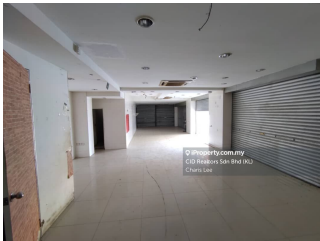

For Rent - Jalan Petaling, Jalan Petaling, KL City, Kuala Lumpur

Property Detail

Reference No: 101160920
Address: Jalan Petaling, Jalan Petaling, Kuala Lumpur
State: Kuala Lumpur
Property Type: Shop
Rental Price: RM 15,000
Built-up Size: 1,600 Square Feet
Built-up Dimension: 20 x 80
Built-up Price: RM 9.38 per Square Feet
Land Area Size: 1,600 Square Feet
Land Area Dimension: 20 x 80
Land Area Price: RM 9.38 per Square Feet

Description

*Prime corner shoplot @ Jalan Petaling FOR RENT - Ground floor - Land area: 20' x 80' - Smacked at the main entrance of Petaling Street - Excellent visibility and frontage - High foot traffic - Suitable for f&b, retail, banks ----- Offer to rent: RM 15,000/month ----- To enquire, pls call *** CHARIS LEE 019-5533121 *** [\[More\]](#)*