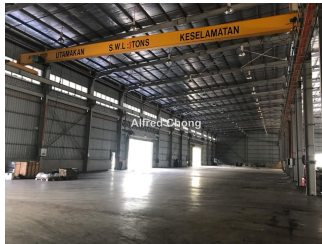

For Rent - Factory For Rent, C/w Overhead Crane, Johor Bahru, Johor

Property Detail

Reference No: 100980865
Address: Johor
State: Johor
Property Type: Detached factory
Rental Price: RM 108,000
Built-up Size: 90,000 Square Feet
Built-up Price: RM 1.2 per Square Feet
Land Area Size: 3.3 Acres Square Feet

Posted Date: 03/11/2020

Agent Details

Name: Alfred Chong
Company: Pro Team Realty
Email: alfred88factory@gmail.com

Description

One stop solution to set up factory in Malaysia. We are specialist in Industrial focusing on Johor, providing
*Resale & Leasing Services *Investment analysis *Financing services *Turnkey project with large industrial
space *Industrial Land / Developments Acquisition and Disposal *Relocation Project Consultancy Services If
you are seeking to purchase or lease a *Factory, *Mill *Plant *Warehouse *Showroom *Custom built/ Built to
suit *Land *Investment property in johor Malaysia. Please do not hesitate to contact me if you require further
information. ~~~ Why You Should Choose U... [\[More\]](#)

View More Details On iProperty.com

For Rent - Factory For Rent, C/w Overhead Crane, Johor Bahru, Johor

Photo Library