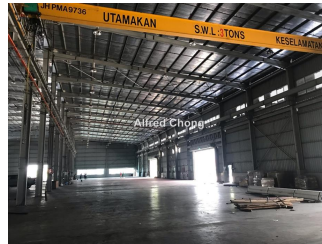

For Rent - Factory For Rent, C/w Overhead Crane, Johor Bahru, Johor

Property Detail

Reference No: 100980865
Address: Johor
State: Johor
Property Type: Detached factory
Rental Price: RM 108,000
Built-up Size: 90,000 Square Feet
Built-up Price: RM 1.2 per Square Feet
Land Area Size: 3.3 Acres Square Feet

Posted Date: 03/11/2020

Agent Details

Name: Alfred Chong
Company: Pro Team Realty
Email: alfred88factory@gmail.com

Description

One stop solution to set up factory in Malaysia. We are specialist in Industrial focusing on Johor, providing
*Resale & Leasing Services *Investment analysis *Financing services *Turnkey project with large industrial
space *Industrial Land / Developments Acquisition and Disposal *Relocation Project Consultancy Services If
you are seeking to purchase or lease a *Factory, *Mill *Plant *Warehouse *Showroom *Custom built/ Built to
suit *Land *Investment property in johor Malaysia. Please do not hesitate to contact me if you require further
information. ~~~ Why You Should Choose U... [\[More\]](#)

View More Details On iProperty.com

For Rent - Factory For Rent, C/w Overhead Crane, Johor Bahru, Johor

Photo Library