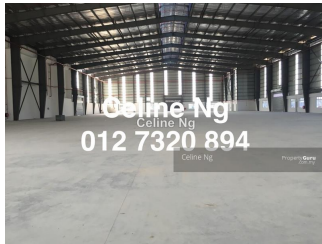

For Rent - Desa Cemerlang, Ulu Tiram, Johor

Property Detail

Reference No: 100707601
Address: Desa Cemerlang, Johor
State: Johor
Property Type: Detached factory
Rental Price: RM 38,543
Built-up Size: 25,695 Square Feet
Built-up Price: RM 1.5 per Square Feet
Land Area Size: 43,560 Square Feet

Tenure: Freehold
Occupancy: Vacant
Furnishing: Partly furnished
Land Title: Industrial
Property Title Type: Individual
Posted Date: 21/09/2020
Facilities: Parking

Agent Details

Name: Celine Ng
Company: Centrepoint Estate Agency
Email: celineng1.property@gmail.com

Description

Please call Celine Ng at 012 7320 894 for appointment to view today! Thank you. [Property Details](#)

===== - Desa Cemerlang, Ulu Tiram - Built Up Area: 25,695 sq ft - Land Area: 43,560 sq ft -

Bungalow Factory Unit in Desa Cemerlang available for Rent - Located at Desa Cemerlang with access to more than 7,500 household -Taman Perindustrian Cemerlang consists of more than 700 factories in operation - Adjacent to Tebrau-Kota Tinggi Highway and Pasir Gudang Highway - Situated within an area of approx. 200,000 residents - Owners are welcome to list your properties [\[More\]](#)