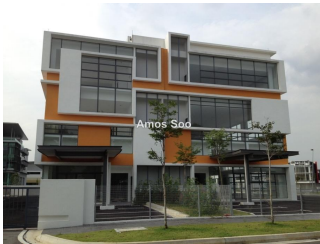

## For Rent - Cubic Space, Kota Damansara, Selangor

### Property Detail

**Reference No:** 101098683  
**Address:** Kota Damansara, 47810, Selangor  
**State:** Selangor  
**Property Type:** Semi- D factory  
**Rental Price:** RM 44,000  
**Built-up Size:** 16,000 Square Feet  
**Built-up Price:** RM 2.75 per Square Feet  
**Land Area Size:** 14,000 Square Feet

### Description

----- Cubic Space @ Kota Damansara ----- Cubic Space is a low density development located in the vibrant township of Kota Damansara. Specially designed for the use of industrial factories, each of these industrial units will have spacious and practical layouts. Cubic Space also enjoys great accessibility to the New Klang Valley Expressway (NKVE), where tenants are conveniently linked to Port Klang. \*DISCLAIMER Photo is just for a DISPLAY, To protect owner's and tenant's privacy, pictures shown may not be the actual unit, it is for illustration purpose only. Appreciate your und.... [\[More\]](#)