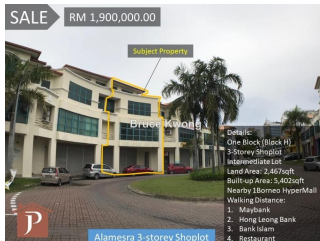

For Sale - Alamesra Block H, Kota Kinabalu, Sabah

Property Detail

Reference No: 101296666
Address: Sabah
State: Sabah
Property Type: Office
Asking Price: RM 1,900,000
Built-up Size: 5,402 Square Feet
Built-up Price: RM 351.72 per Square Feet
Land Area Size: 2,467 Square Feet

Tenure: Leasehold
Property Title Type: Master title
Posted Date: 14/09/2021

Agent Details

Name: Bruce Kwong
Company: Henry Realty
Email: brucekyz@gmail.com

Description

Sorry, there is no description for this listing

View More Details On [iProperty.com](https://www.iproperty.com)

For Sale - Alamesra Block H, Kota Kinabalu, Sabah

Photo Library