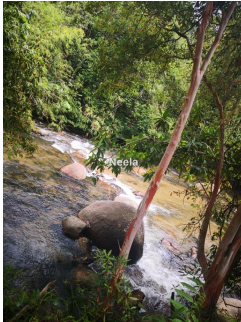

### Description

*HILL SIDE LAND WITH BEAUTIFUL VIEW.... DESCRIPTION : – Location: Karak, Bentong Pahang. – Type: Agri land can build bungalows. – Tenure: Freehold. – Land Size: 1 Acre and above. \_ 2 Grand Entrance with Guard house. \_ Club house with Facilities. \_ Easy access with tarred road by any vehicles. \_ Water and electricity accessible. \_ Foreigners eligible to buy.*

### Photo Library