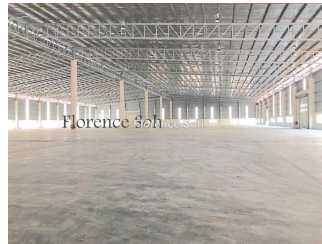

For Rent - 50k sf Warehouse For Rent @ Senai, Johor Bahru, Johor, Johor Bahru, Johor

Property Detail

Reference No: 100531210
Address: Johor Bahru, Johor, Johor
State: Johor
Property Type: Detached factory
Rental Price: RM 76,000
Built-up Size: 50,000 Square Feet
Built-up Price: RM 1.52 per Square Feet
No. of Bathrooms: 1

Description

Warehouse for rent @ Senai * Please note photos shown are of similar warehouse only. Brand new warehouse Lettable area : 50,000 sf. available Factory Height : 12 Meter Floor Loading : 30 KN/M2, suspended floor slab. Sprinkler system Dock leveller available High accessibility : * Kulai - 10km (Big Aeon shopping, Johor Premium outlet, Hospital & International school) * Johor Bahru Central - 20km (Checkpoint to Singapore & shopping center, Government dept & Bank) * Second Link - 36km (To Singapore Tuas checkpoint) Airports * Senai International Airport - 6km * Ch.... [\[More\]](#)

View More Details On [iProperty.com](https://www.iProperty.com)

For Rent - 50k sf Warehouse For Rent @ Senai, Johor Bahru, Johor, Johor Bahru, Johor

Photo Library