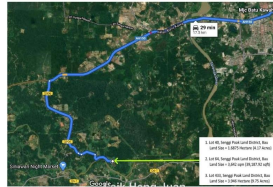

For Sale - 14 Acres Agricultural Land Siniawan, Bau, Sarawak

Property Detail

Reference No: 100258795
Address: 94000 Bau, Sarawak, 14 Acres Agricultural Land Siniawan, 94000, Sarawak
State: Sarawak
Property Type: Agricultural Land
Asking Price: RM 2,667,600
Land Area Size: 14.8 Acres
Land Area Price: RM 180,243.24 per Acres
Remaining Lease Year: 99

Description

Aerial Photos

Location Map

Agricultural Land at Kampung Melayu Siniawan for sale ? The land is accessible via Jalan Batu Kawa/Bau ? It is located just 17.5 KM away from MJC Commercial Centre. ? Nearby landmark includes Christian Worship Centre (CWC), the famous Siniawan Town – Siniawan Night Market ? The Land is generally flat and covered with fruit trees ? There are several fish ponds next to the land ? Water and electricity supply has reached until the junction road Total Land Size = 14.82 Acres Total Asking Price = RM2,667,600 (RM180,000 per Acre) For further info, please do not hesitate to c.... [\[More\]](#)