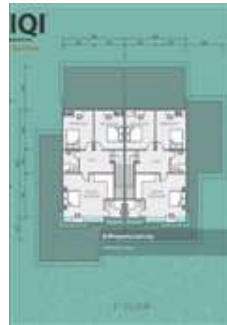

For Sale - [MOVE IN NOW] NEW LUXURY BIG SIZE Brilliante Park, Serian, Sarawak

Photo Library

**READY
TO
MOVE IN**